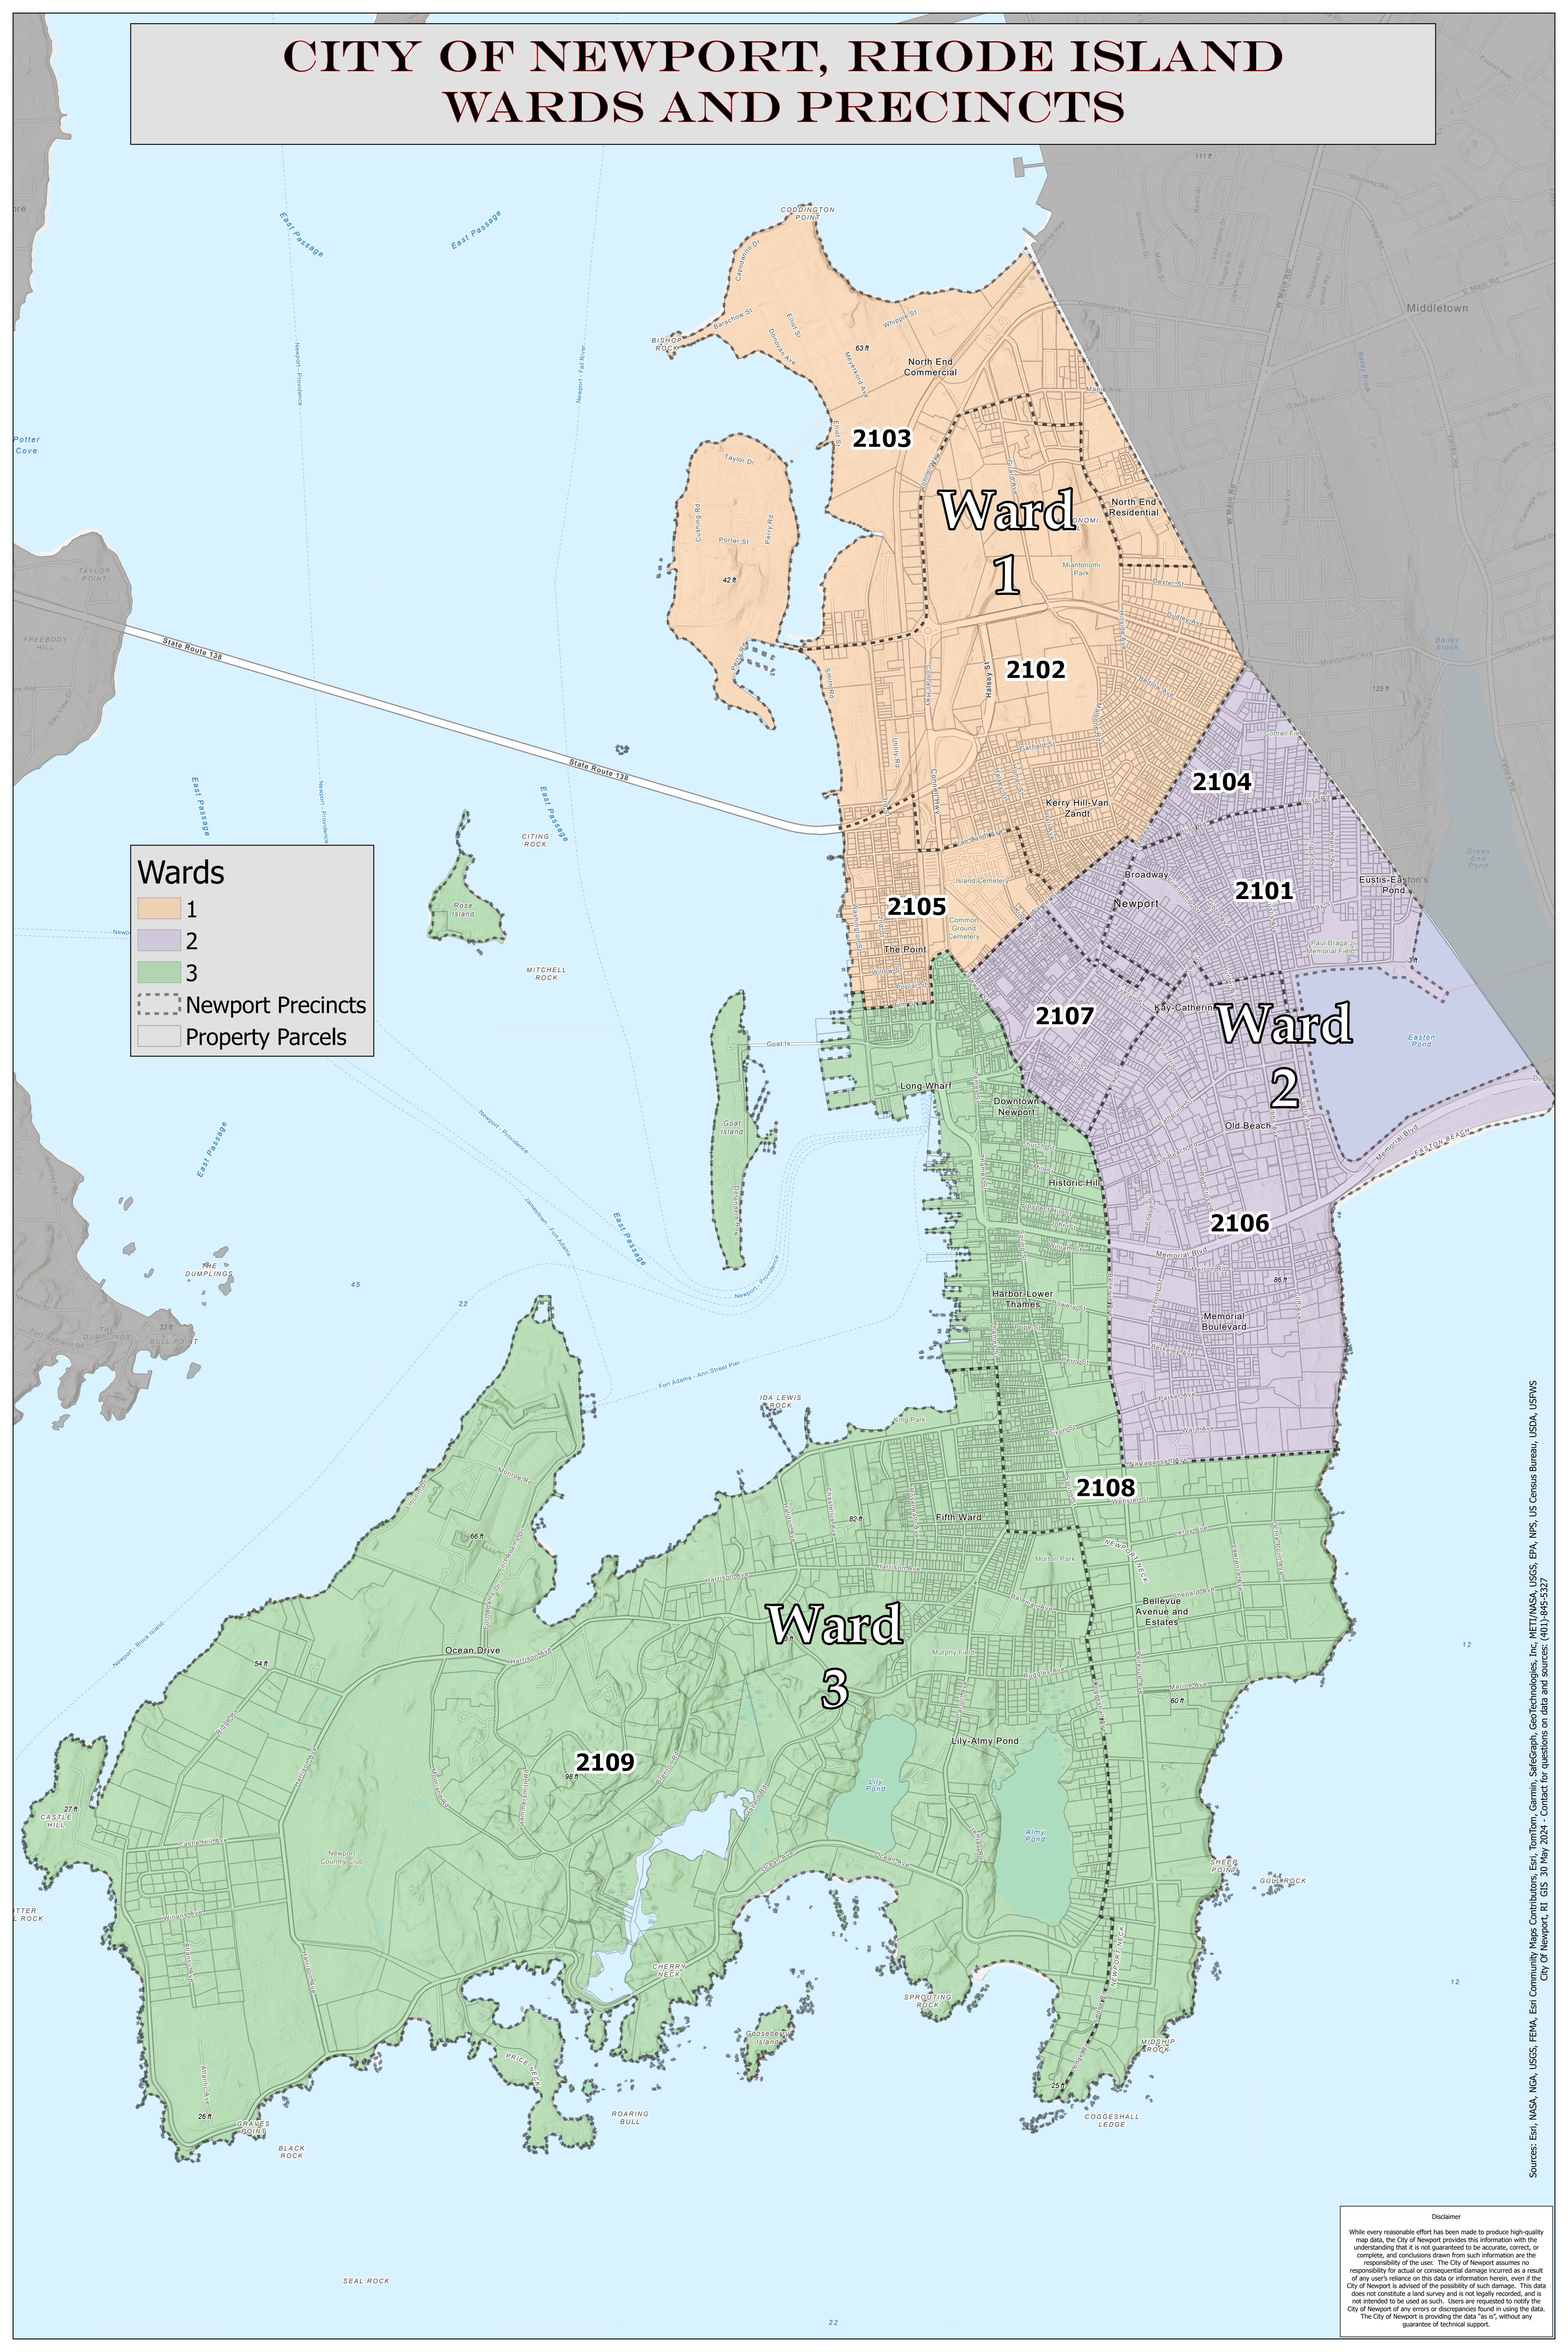

CITY OF NEWPORT, RHODE ISLAND WARDS AND PRECINCTS

Wards

- 1
- 2
- 3
- Newport Precincts
- Property Parcels