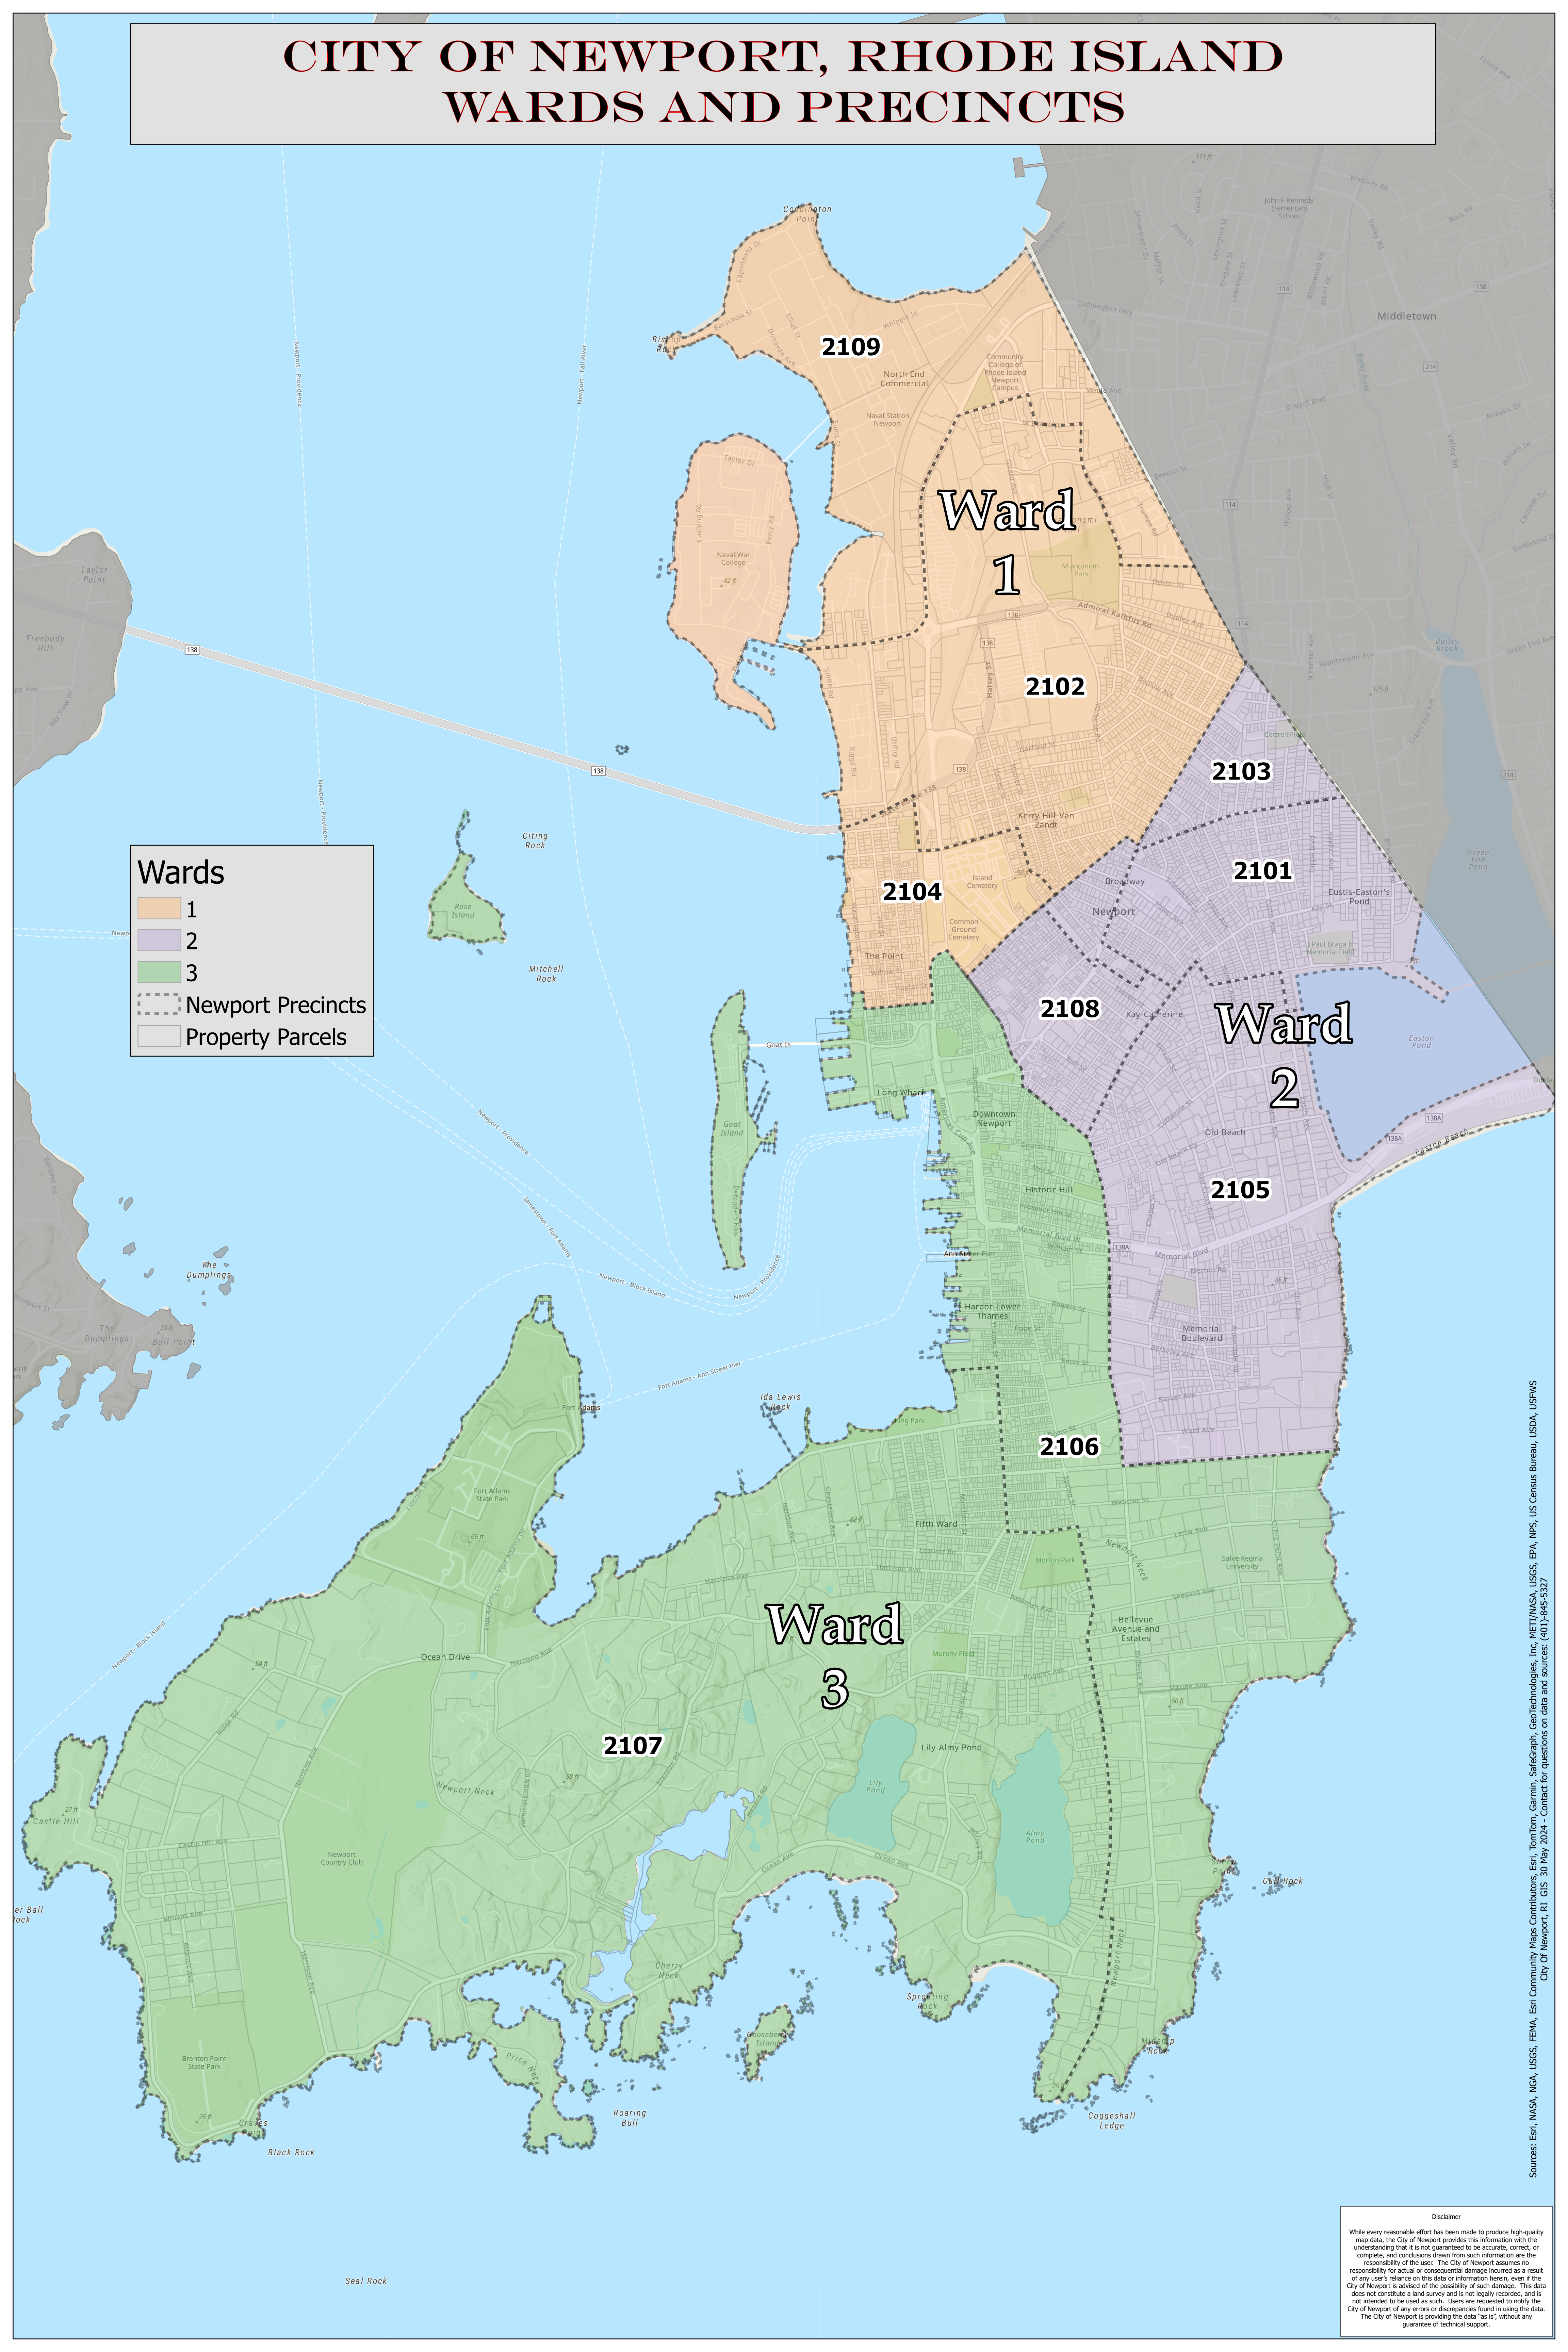

CITY OF NEWPORT, RHODE ISLAND WARDS AND PRECINCTS

Wards

- 1
- 2
- 3

Newport Precincts

Property Parcels

Sources: Esri, NASA, NGA, USGS, FEMA, Esri Community Maps Contributors, Esri, TomTom, Garmin, SafeGraph, GeoTechnologies, Inc, MET/NASA, USGS, EPA, WFS, US Census Bureau, USDA, USFWS
City of Newport, RI GIS 30 May 2024 - Contact for questions on data and sources: (401) 845-5327