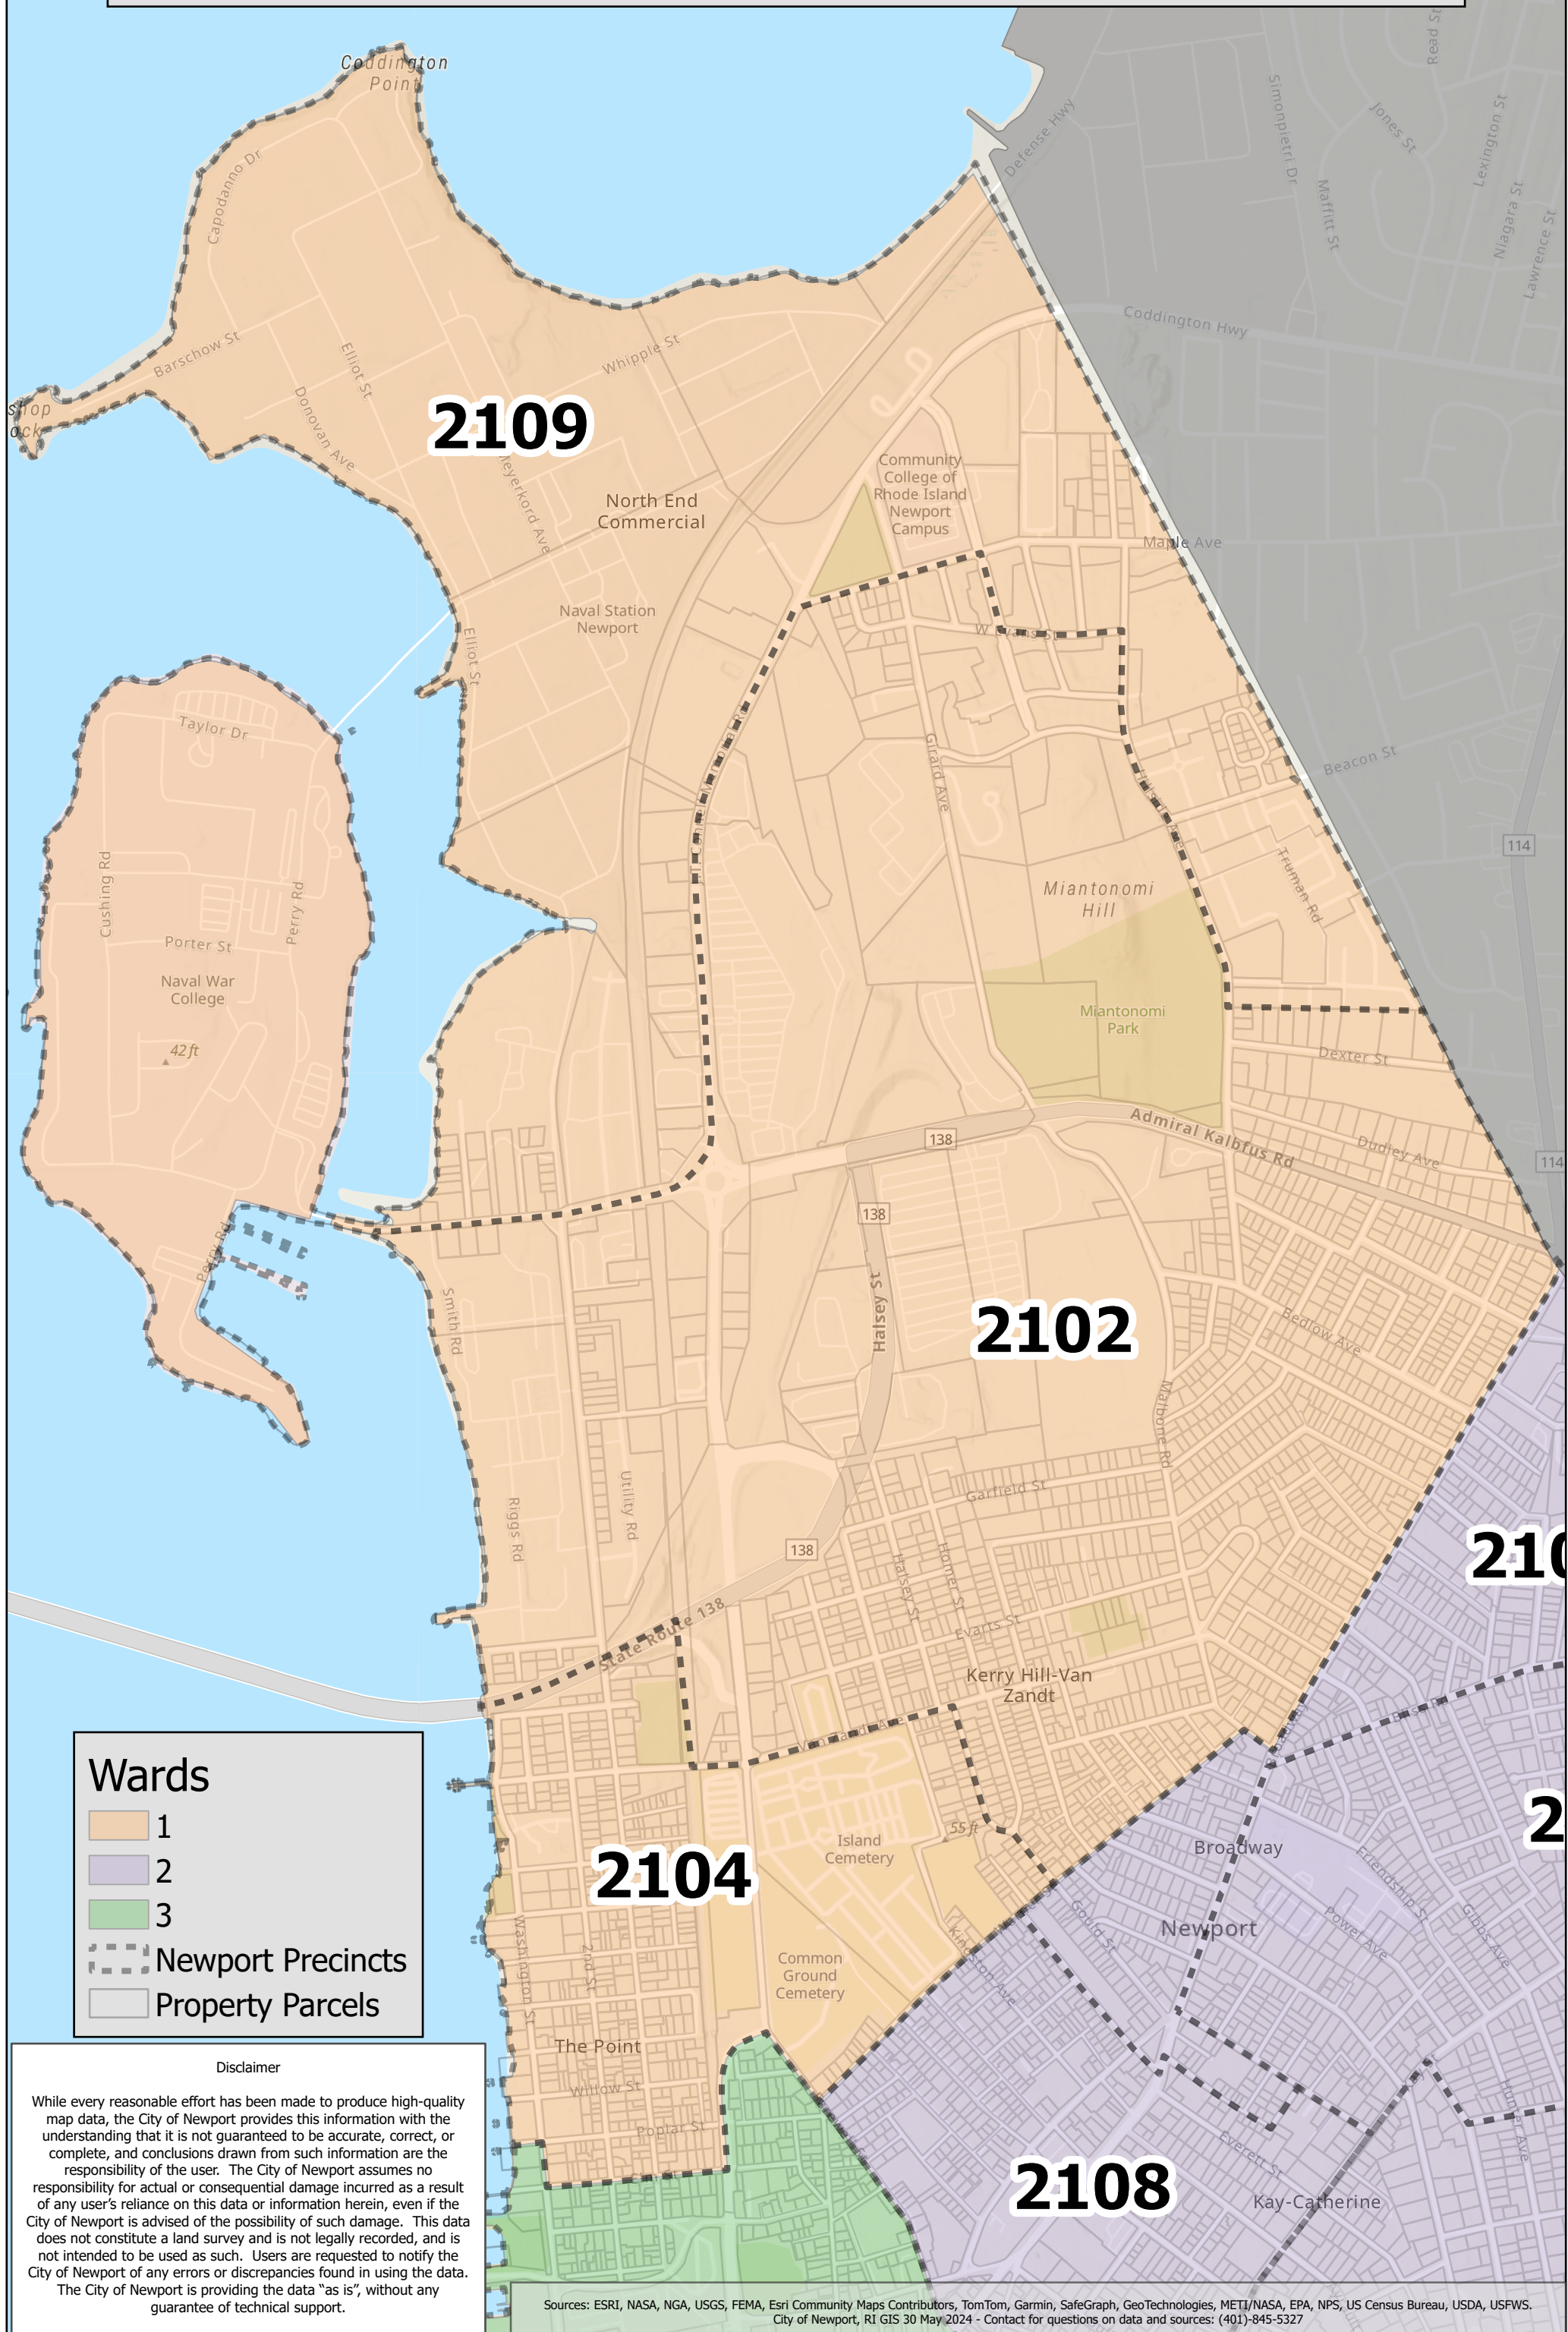

# CITY OF NEWPORT, RI: WARD 1

### Disclaimer

While every reasonable effort has been made to produce high-quality map data, the City of Newport provides this information with the understanding that it is not guaranteed to be accurate, correct, or complete, and conclusions drawn from such information are the responsibility of the user. The City of Newport assumes no responsibility for actual or consequential damage incurred as a result of any user's reliance on this data or information herein, even if the City of Newport is advised of the possibility of such damage. This data does not constitute a land survey and is not legally recorded, and is not intended to be used as such. Users are requested to notify the City of Newport of any errors or discrepancies found in using the data. The City of Newport is providing the data "as is", without any guarantee of technical support.