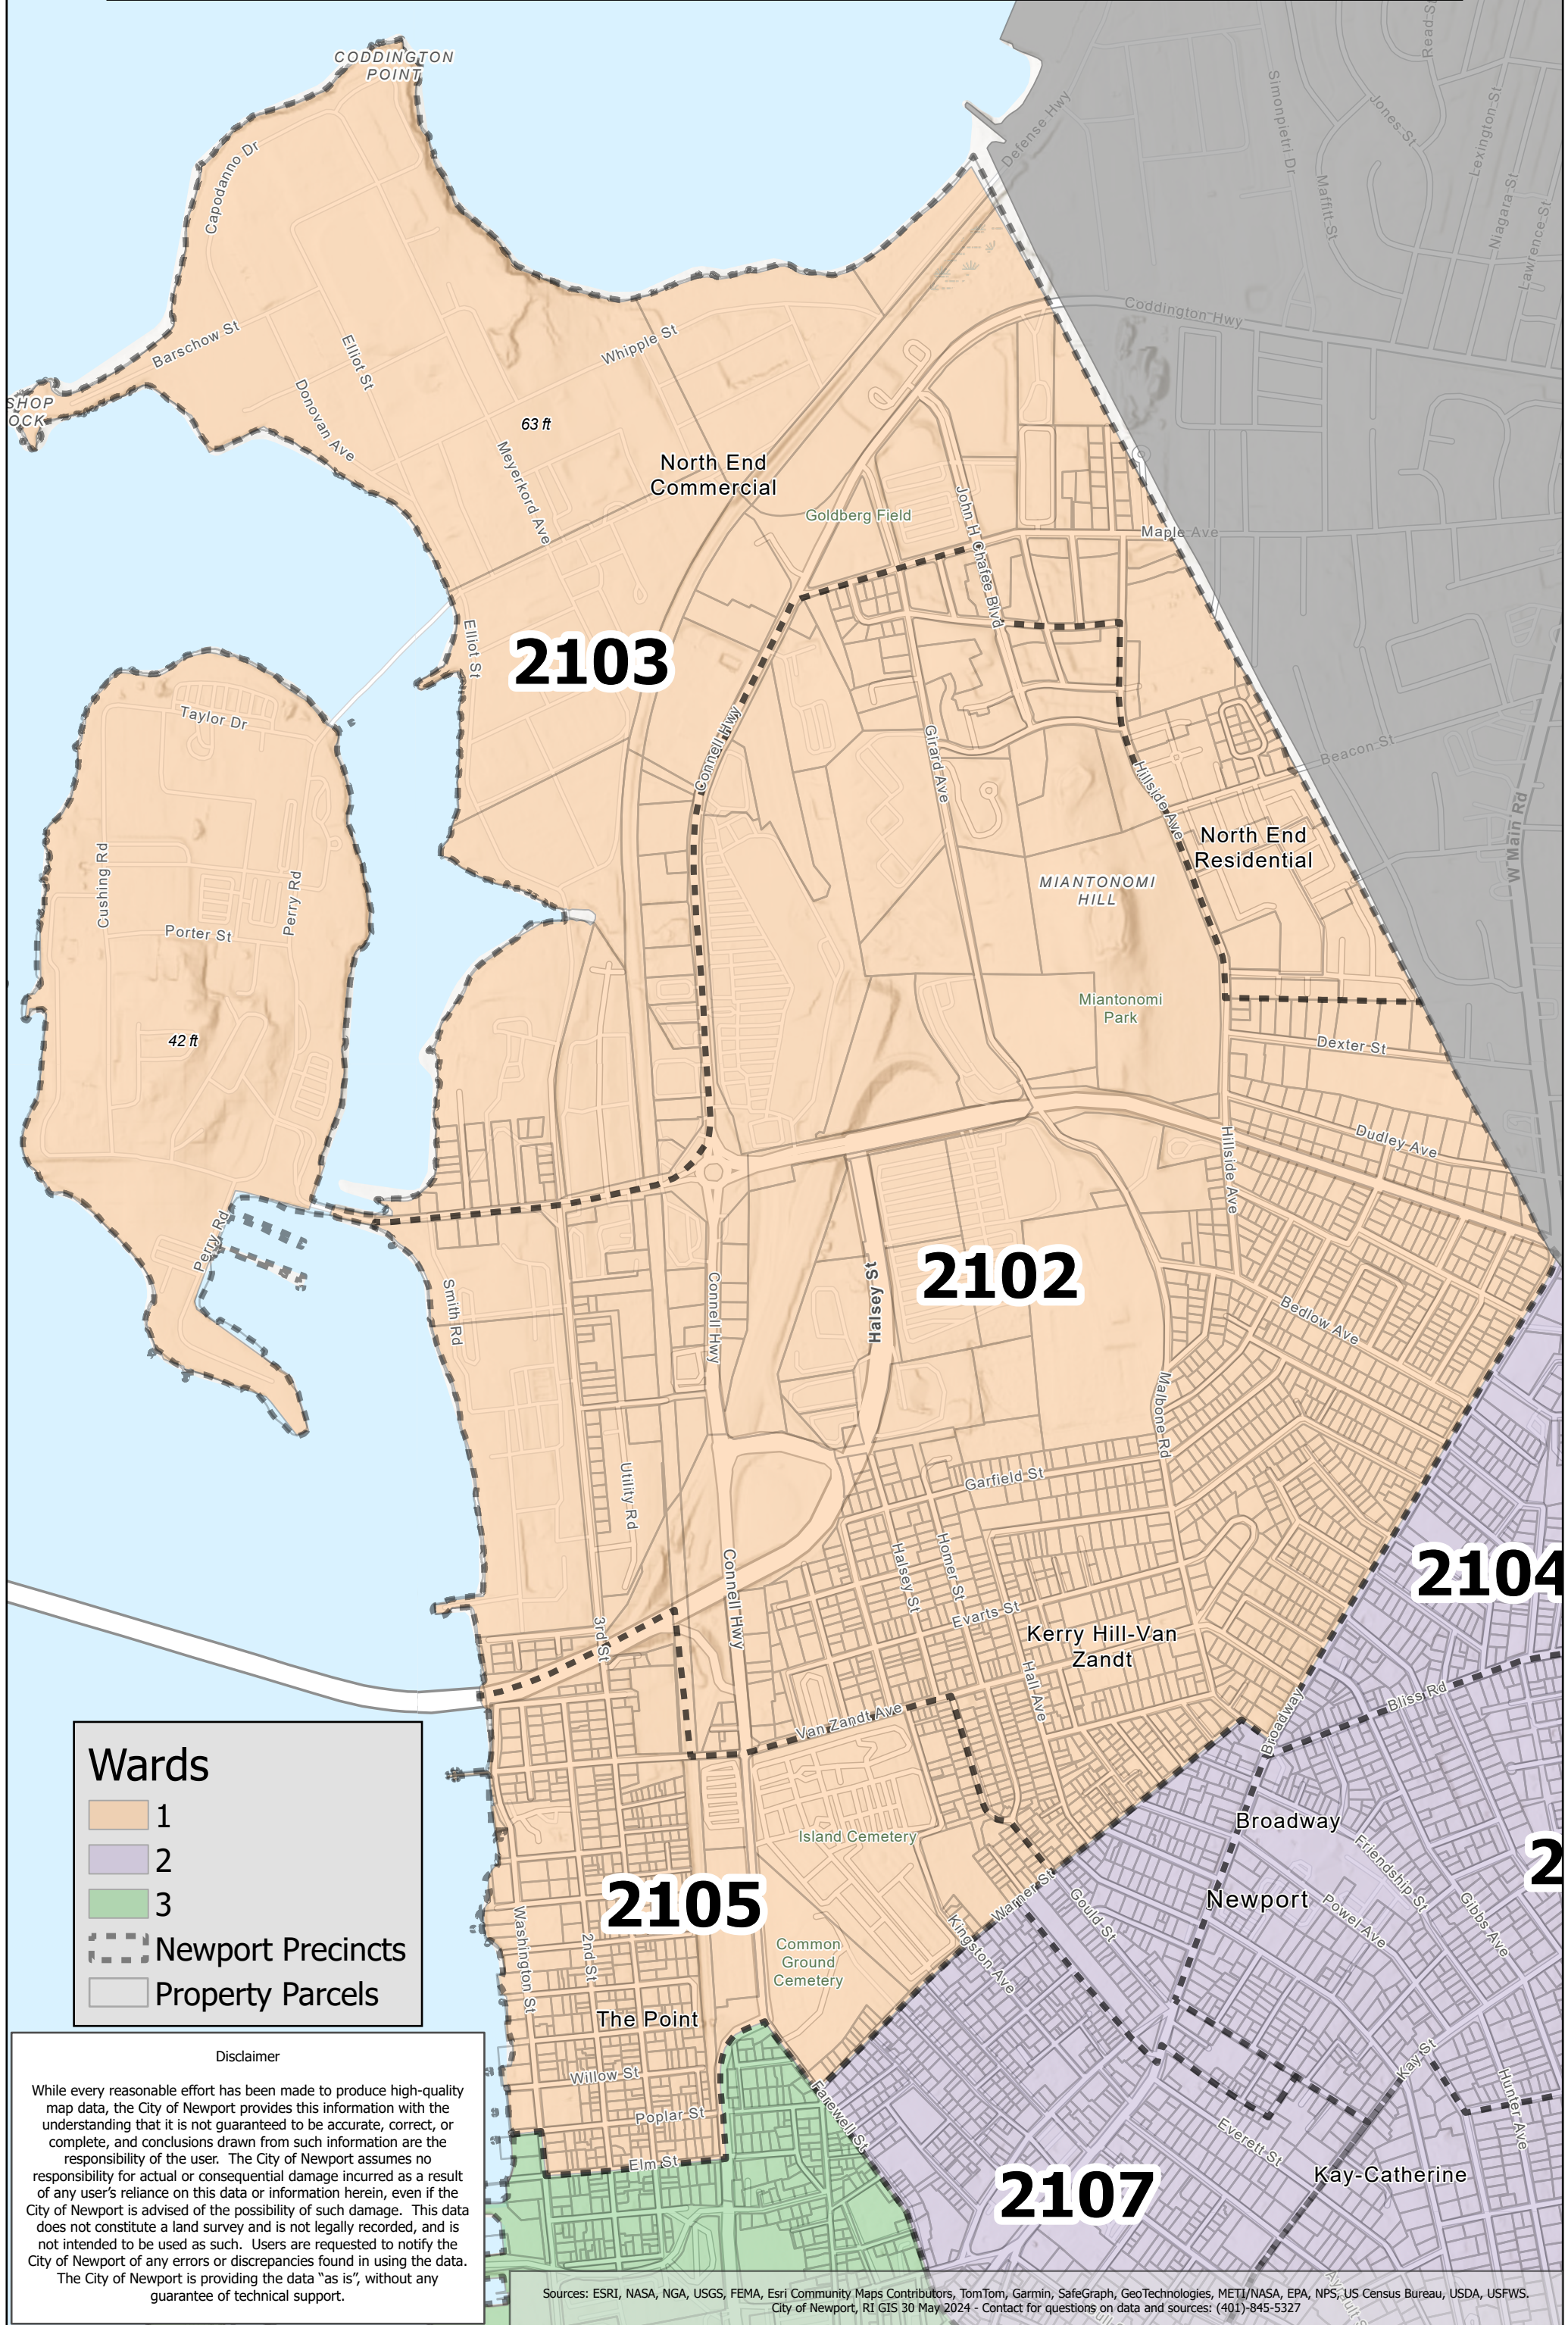

CITY OF NEWPORT, RI: WARD 1

Wards

- 1
- 2
- 3

Newport Precincts

Property Parcels

Disclaimer

While every reasonable effort has been made to produce high-quality map data, the City of Newport provides this information with the understanding that it is not guaranteed to be accurate, correct, or complete, and conclusions drawn from such information are the responsibility of the user. The City of Newport assumes no responsibility for actual or consequential damage incurred as a result of any user's reliance on this data or information herein, even if the City of Newport is advised of the possibility of such damage. This data does not constitute a land survey and is not legally recorded, and is not intended to be used as such. Users are requested to notify the City of Newport of any errors or discrepancies found in using the data. The City of Newport is providing the data "as is", without any guarantee of technical support.