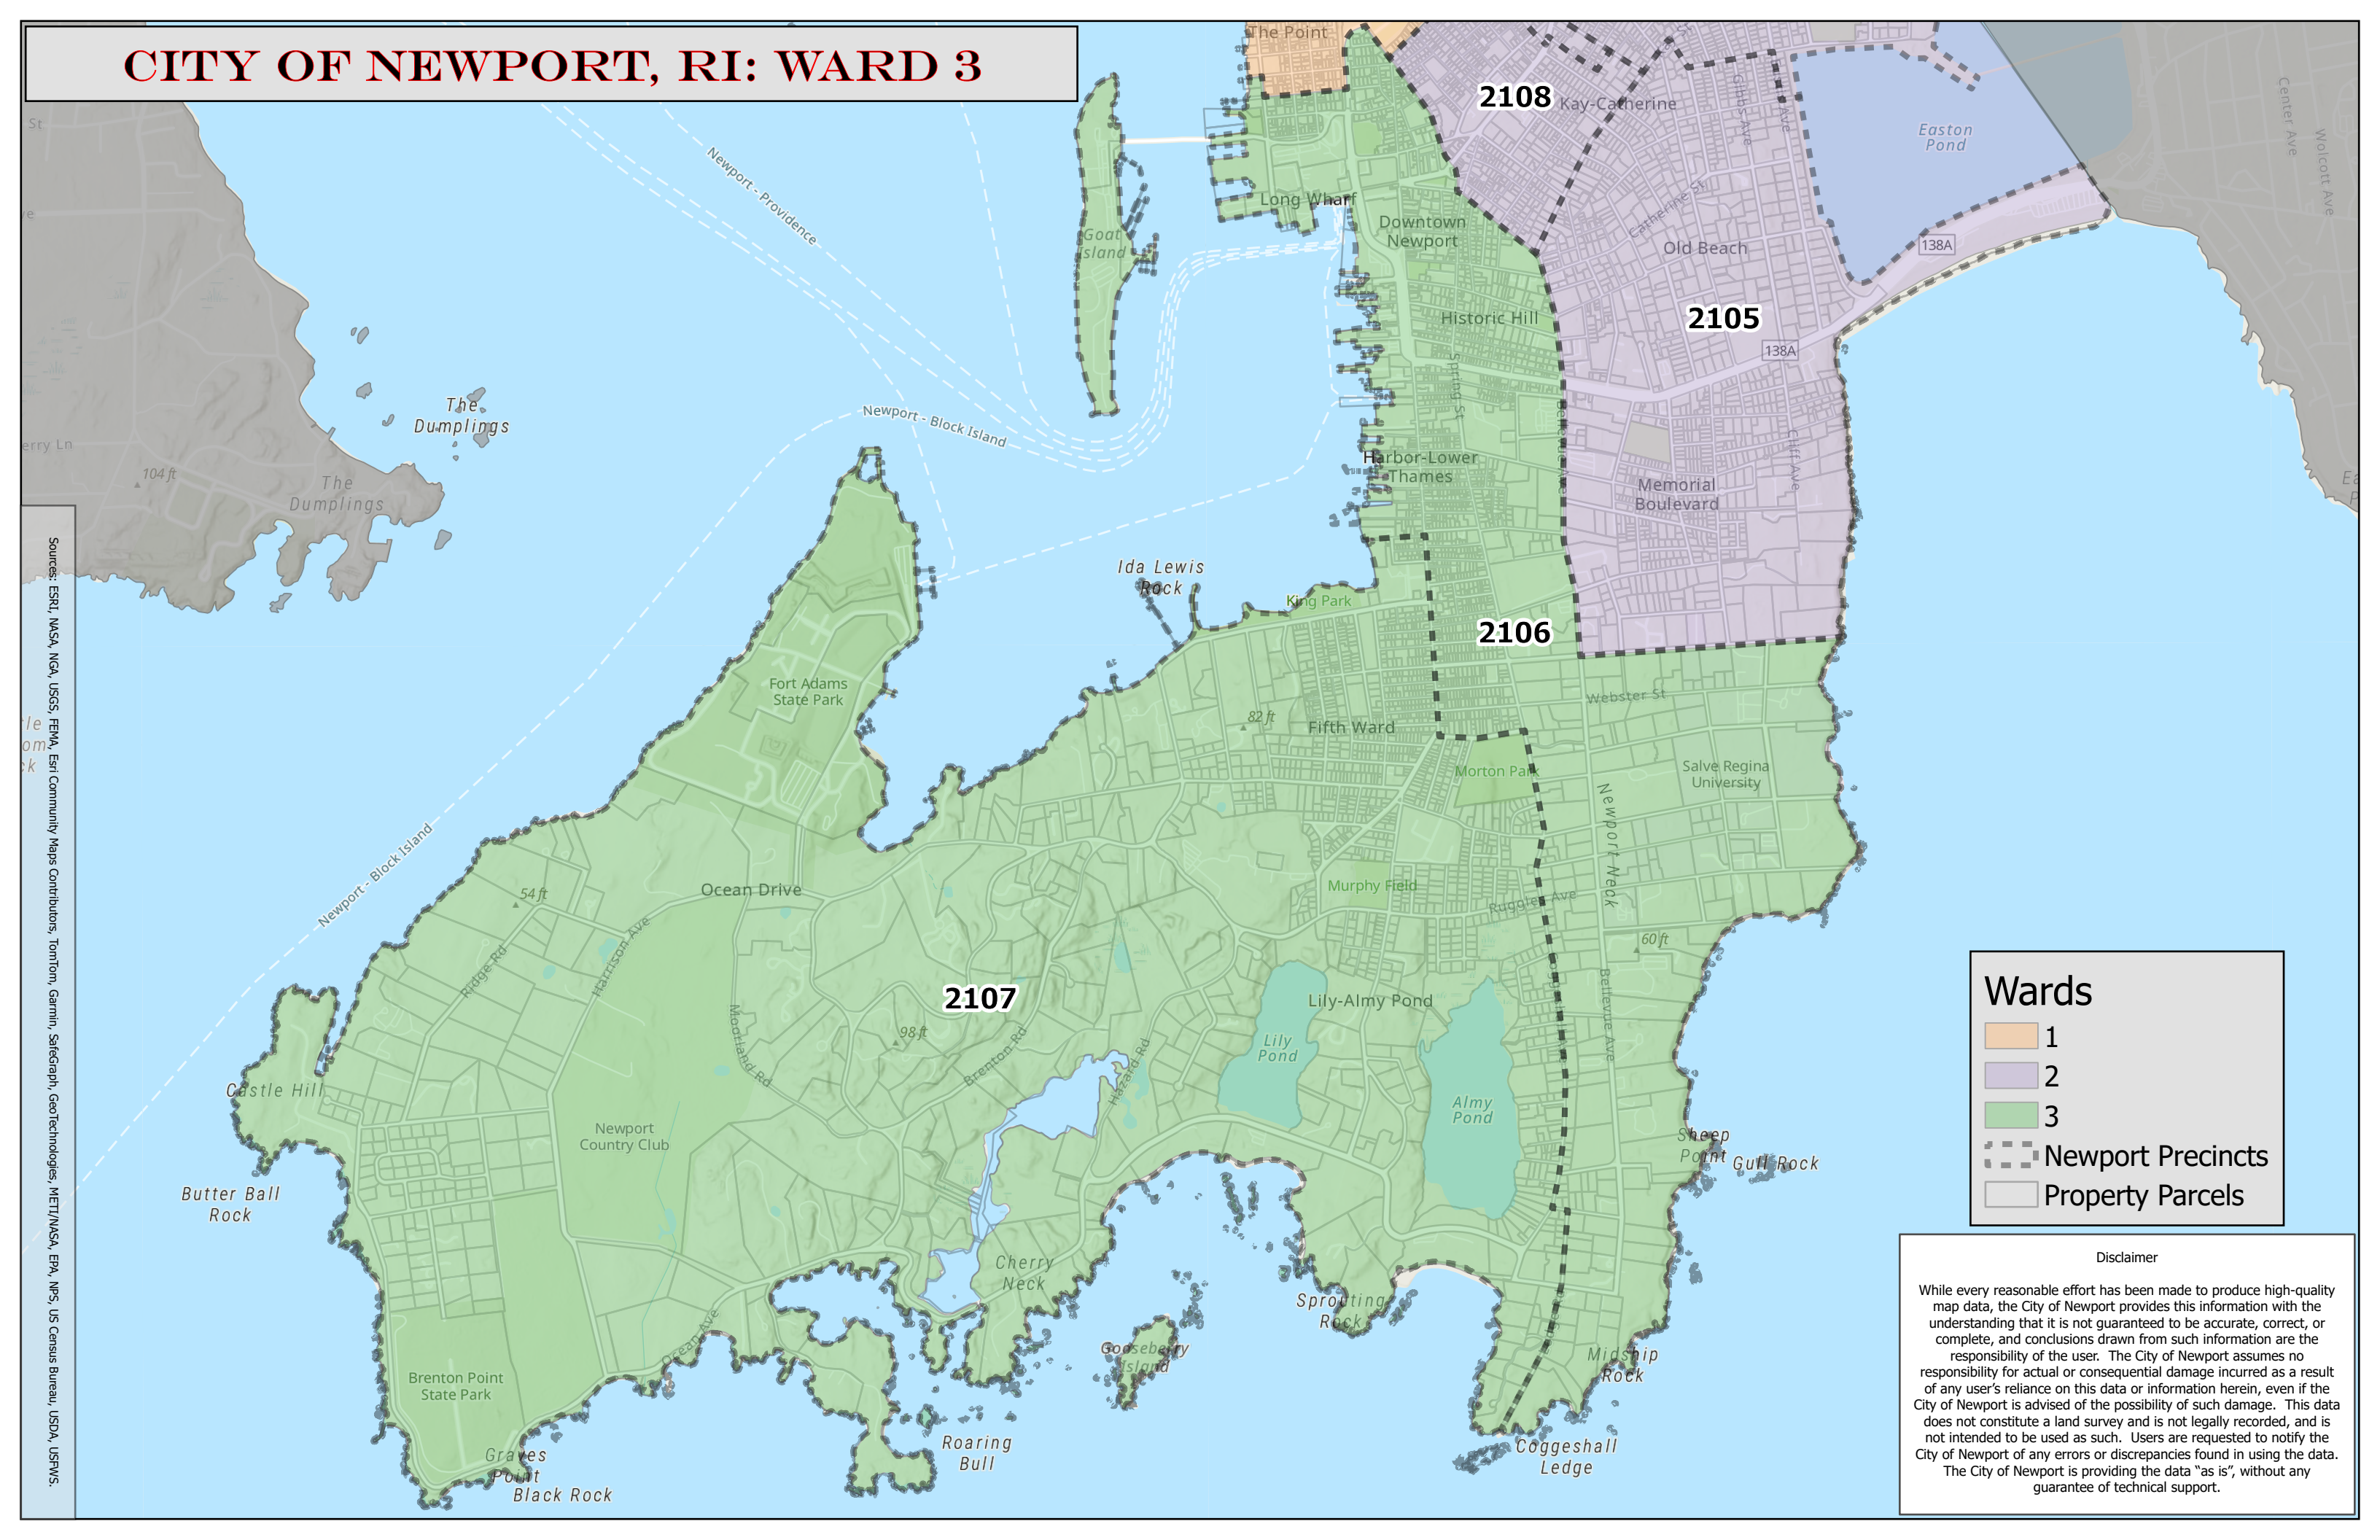

CITY OF NEWPORT, RI: WARD 3

Sources: ESRI, NASA, NGA, USGS, FEMA, Esri Community Maps Contributors, TomTom, Garmin, SatStitch, GeoTechnologies, MET/NASA, EPA, NPS, US Census Bureau, USDA, USFWS.

Wards

- 1
- 2
- 3